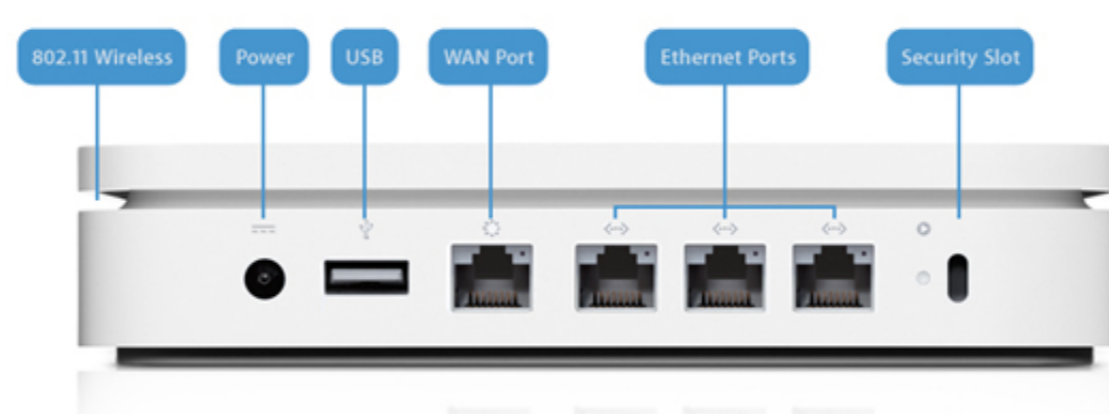

[Airport Extreme Latest Version](#)